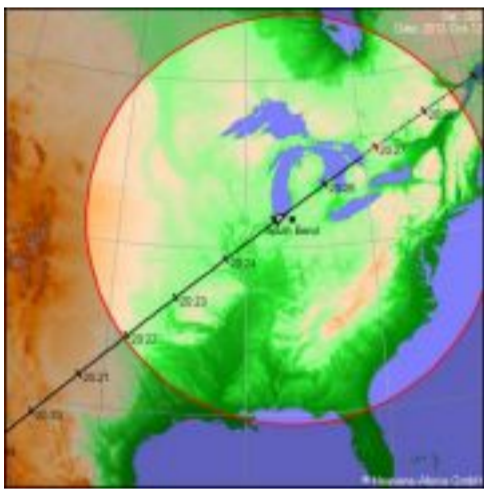

- [Home](#)
- [Blog » »](#)
- [Projects » »](#)
- [Chuck Stuff » »](#)
- [Contact](#)

$E=mc^2$

[Home](#) > [Blog](#) > Overhead: ISS and Captured Dragon

Blog

Overhead: ISS and Captured Dragon

Posted by admin on October 11, 2012

On Friday, October 12, the [International Space Station \(ISS\)](#) with the [SpaceX](#) Dragon attached, soars high over Michiana shortly after 8:22 PM. The Dragon is a commercial vehicle that is delivering supplies to the spaceborne outpost. The combined pair will shine brilliantly as they zoom from the southwest sky to nearly overhead (79 degrees altitude). The conjoined satellites continue toward the northeast, where they suddenly fade out near 8:27 PM as they enter the earth's shadow. Very cool!

A plot of the ground track, courtesy of Chris Peat, shows the ISS path over Michiana. Concurrently, the view looking up is shown in a Heavens-Above [star chart](#). To track this and other satellites, visit www.heavens-above.com and set up your own free account.