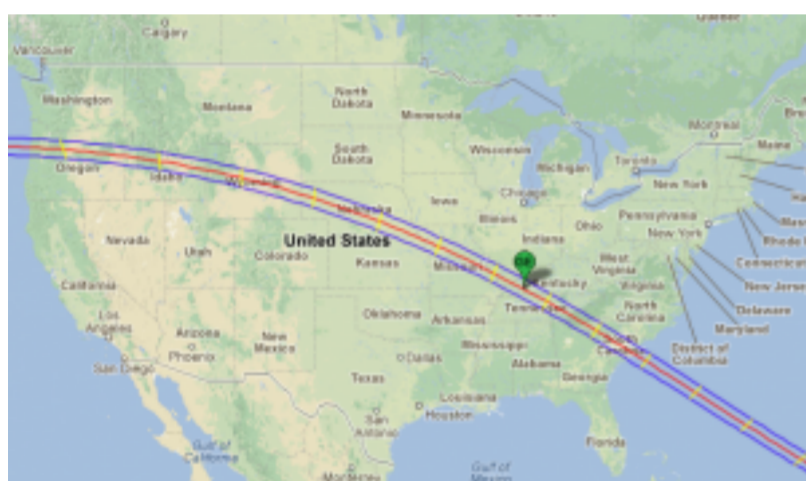

Nightwise.org

- [Home](#)
- [Blog » »](#)
- [Projects » »](#)
- [Chuck Stuff » »](#)
- [Contact](#)

$E=mc^2$

[Home](#) > [Blog](#) > 2017 Total Solar Eclipse

Blog

2017 Total Solar Eclipse

Posted by admin on November 12, 2012

Totality cometh. On Monday, August 21, 2017, a solar eclipse occurs across all of North America, with *totality* bedazzling a narrow swath spanning Oregon to South Carolina. Prepare thyself for one of nature's grandest spectacles!

Observers along the central line could see over two minutes of totality, whereas outside the swath observers will see a partial eclipse. Because a solar eclipse occurs when the moon passes directly in front of the sun, you have to use proper eye protection to view the sun during the entire partial eclipse. Only during totality when direct sunlight is unquestionably and completely obscured by the intervening moon can anyone look without protective eyewear.

More about the 2017 total solar eclipse will certainly follow. For now, heads up on Monday, August 21.

Above: Eclipse map by Michael Zeiler shows percentage of totality for the Midwest, with a swath across the US experiencing 100% total solar eclipse. Proper eye protection is required for all observers.