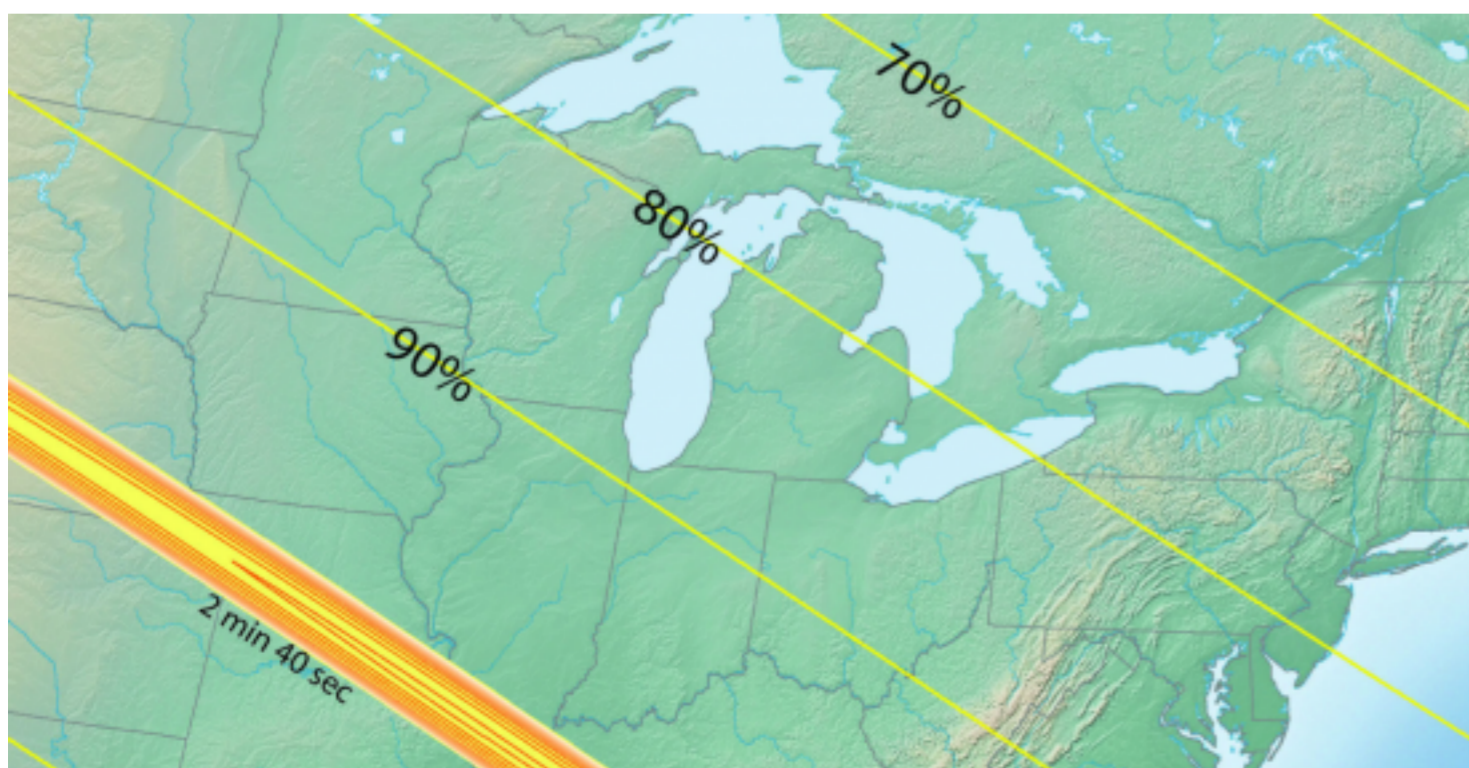

Totality cometh. On Monday, August 21, 2017, a solar eclipse occurs across all of North America, with *totality* bedazzling a narrow swath spanning Oregon to South Carolina. Prepare thyself for one of nature's grandest spectacles!

Observers along the central line could see over two minutes of totality, whereas outside the swath observers will see a partial eclipse. Because a solar eclipse occurs when the moon passes directly in front of the sun, you have to use proper eye protection to view the sun during the entire partial eclipse. Only during totality when direct sunlight is unquestionably and completely obscured by the intervening moon can anyone look without protective eyewear.

More about the 2017 total solar eclipse will certainly follow. For now, heads up on Monday, August 21.

Above: Eclipse map by Michael Zeiler shows percentage of totality for the Midwest, with a swath across the US experiencing 100% total solar eclipse. Proper eye protection is required for all observers.